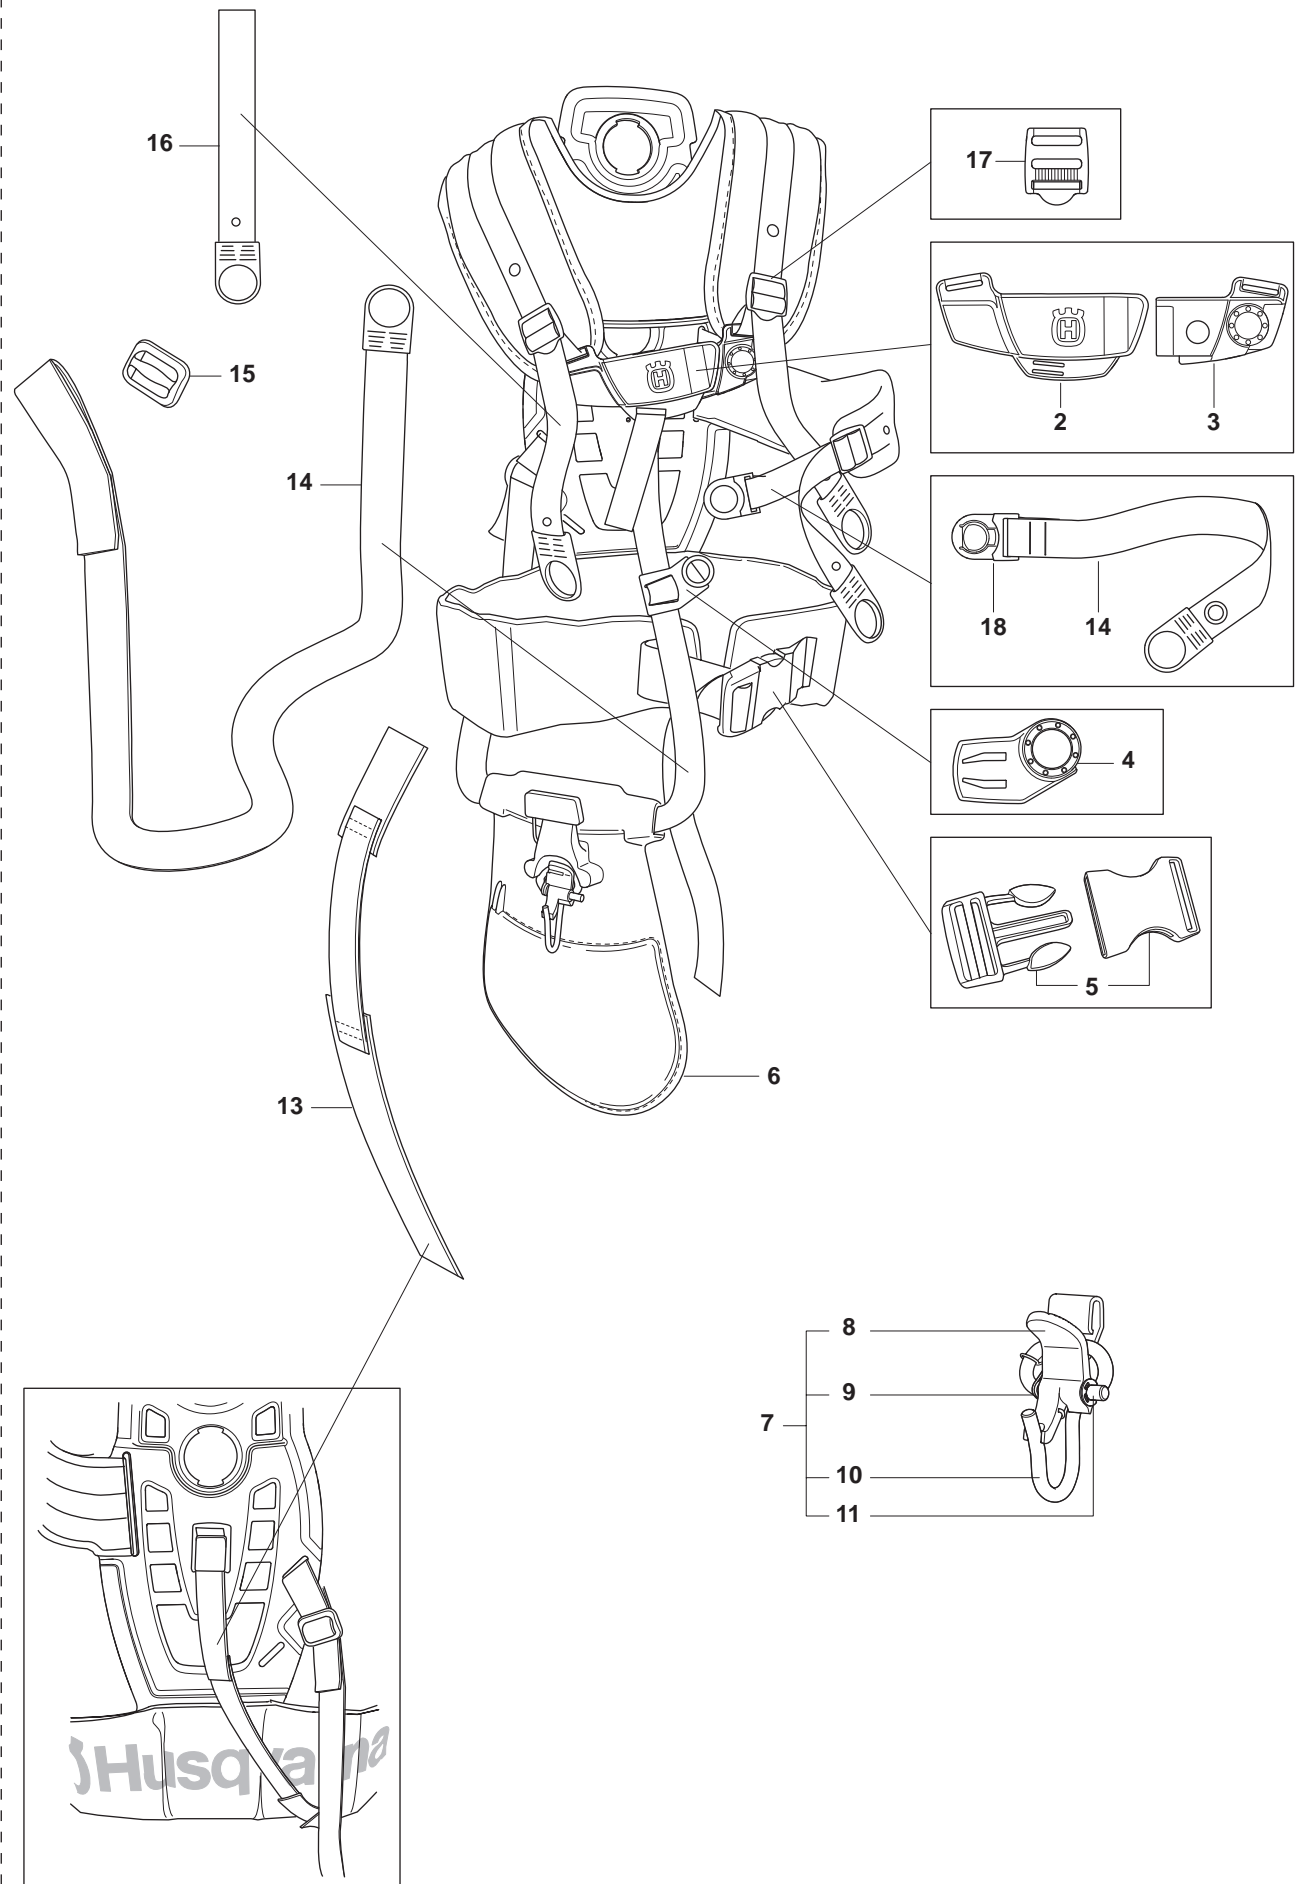

Position	Article	Quantity	Notes	Kit
1	505 12 17-01	2		
2	501 32 14-01	1	Spare part incl. Screws Pos. 3	
3	573 99 43-04	4	Captive Screw M5	2
4	501 32 17-01	1	Spare part incl. Screws Pos. 5	
5	573 99 43-04	4	Captive Screw M5	4
6	544 02 65-02	1		
7	522 82 54-01	1		
8	510 13 94-01	1		
9	537 19 49-01	2		
10	734 11 47-41	4		
11	732 21 14-01	4		

S BALANCE XT
HARNESS

1