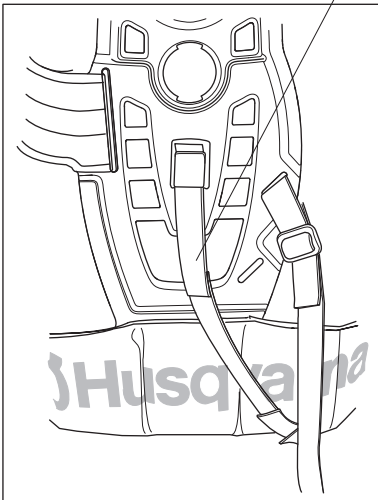

Position	Article	Quantity	Notes	Kit
1	505 12 17-01	2		
2	501 32 14-01	1	Spare part incl. Screws Pos. 3	
3	573 99 43-04	4	Captive Screw M5	2
4	501 32 17-01	1	Spare part incl. Screws Pos. 5	
5	573 99 43-04	4	Captive Screw M5	4
6	544 02 65-02	1		
7	522 82 54-01	1		
8	510 13 94-01	1		
9	537 19 49-01	2		
10	734 11 47-41	4		
11	732 21 14-01	4		

S BALANCE XT
HARNESS

1